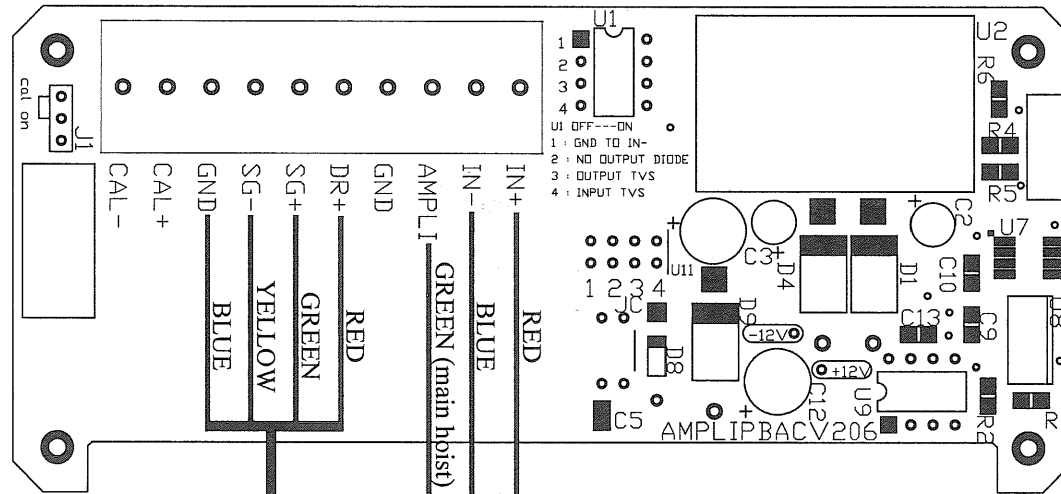

**- 33L0012 - 4-20 mA AMPLIFIER CONNECTION DIAGRAM  
(REF: AVONDALE)**

LOAD LINK

**WYLIE DISPLAY BOX**